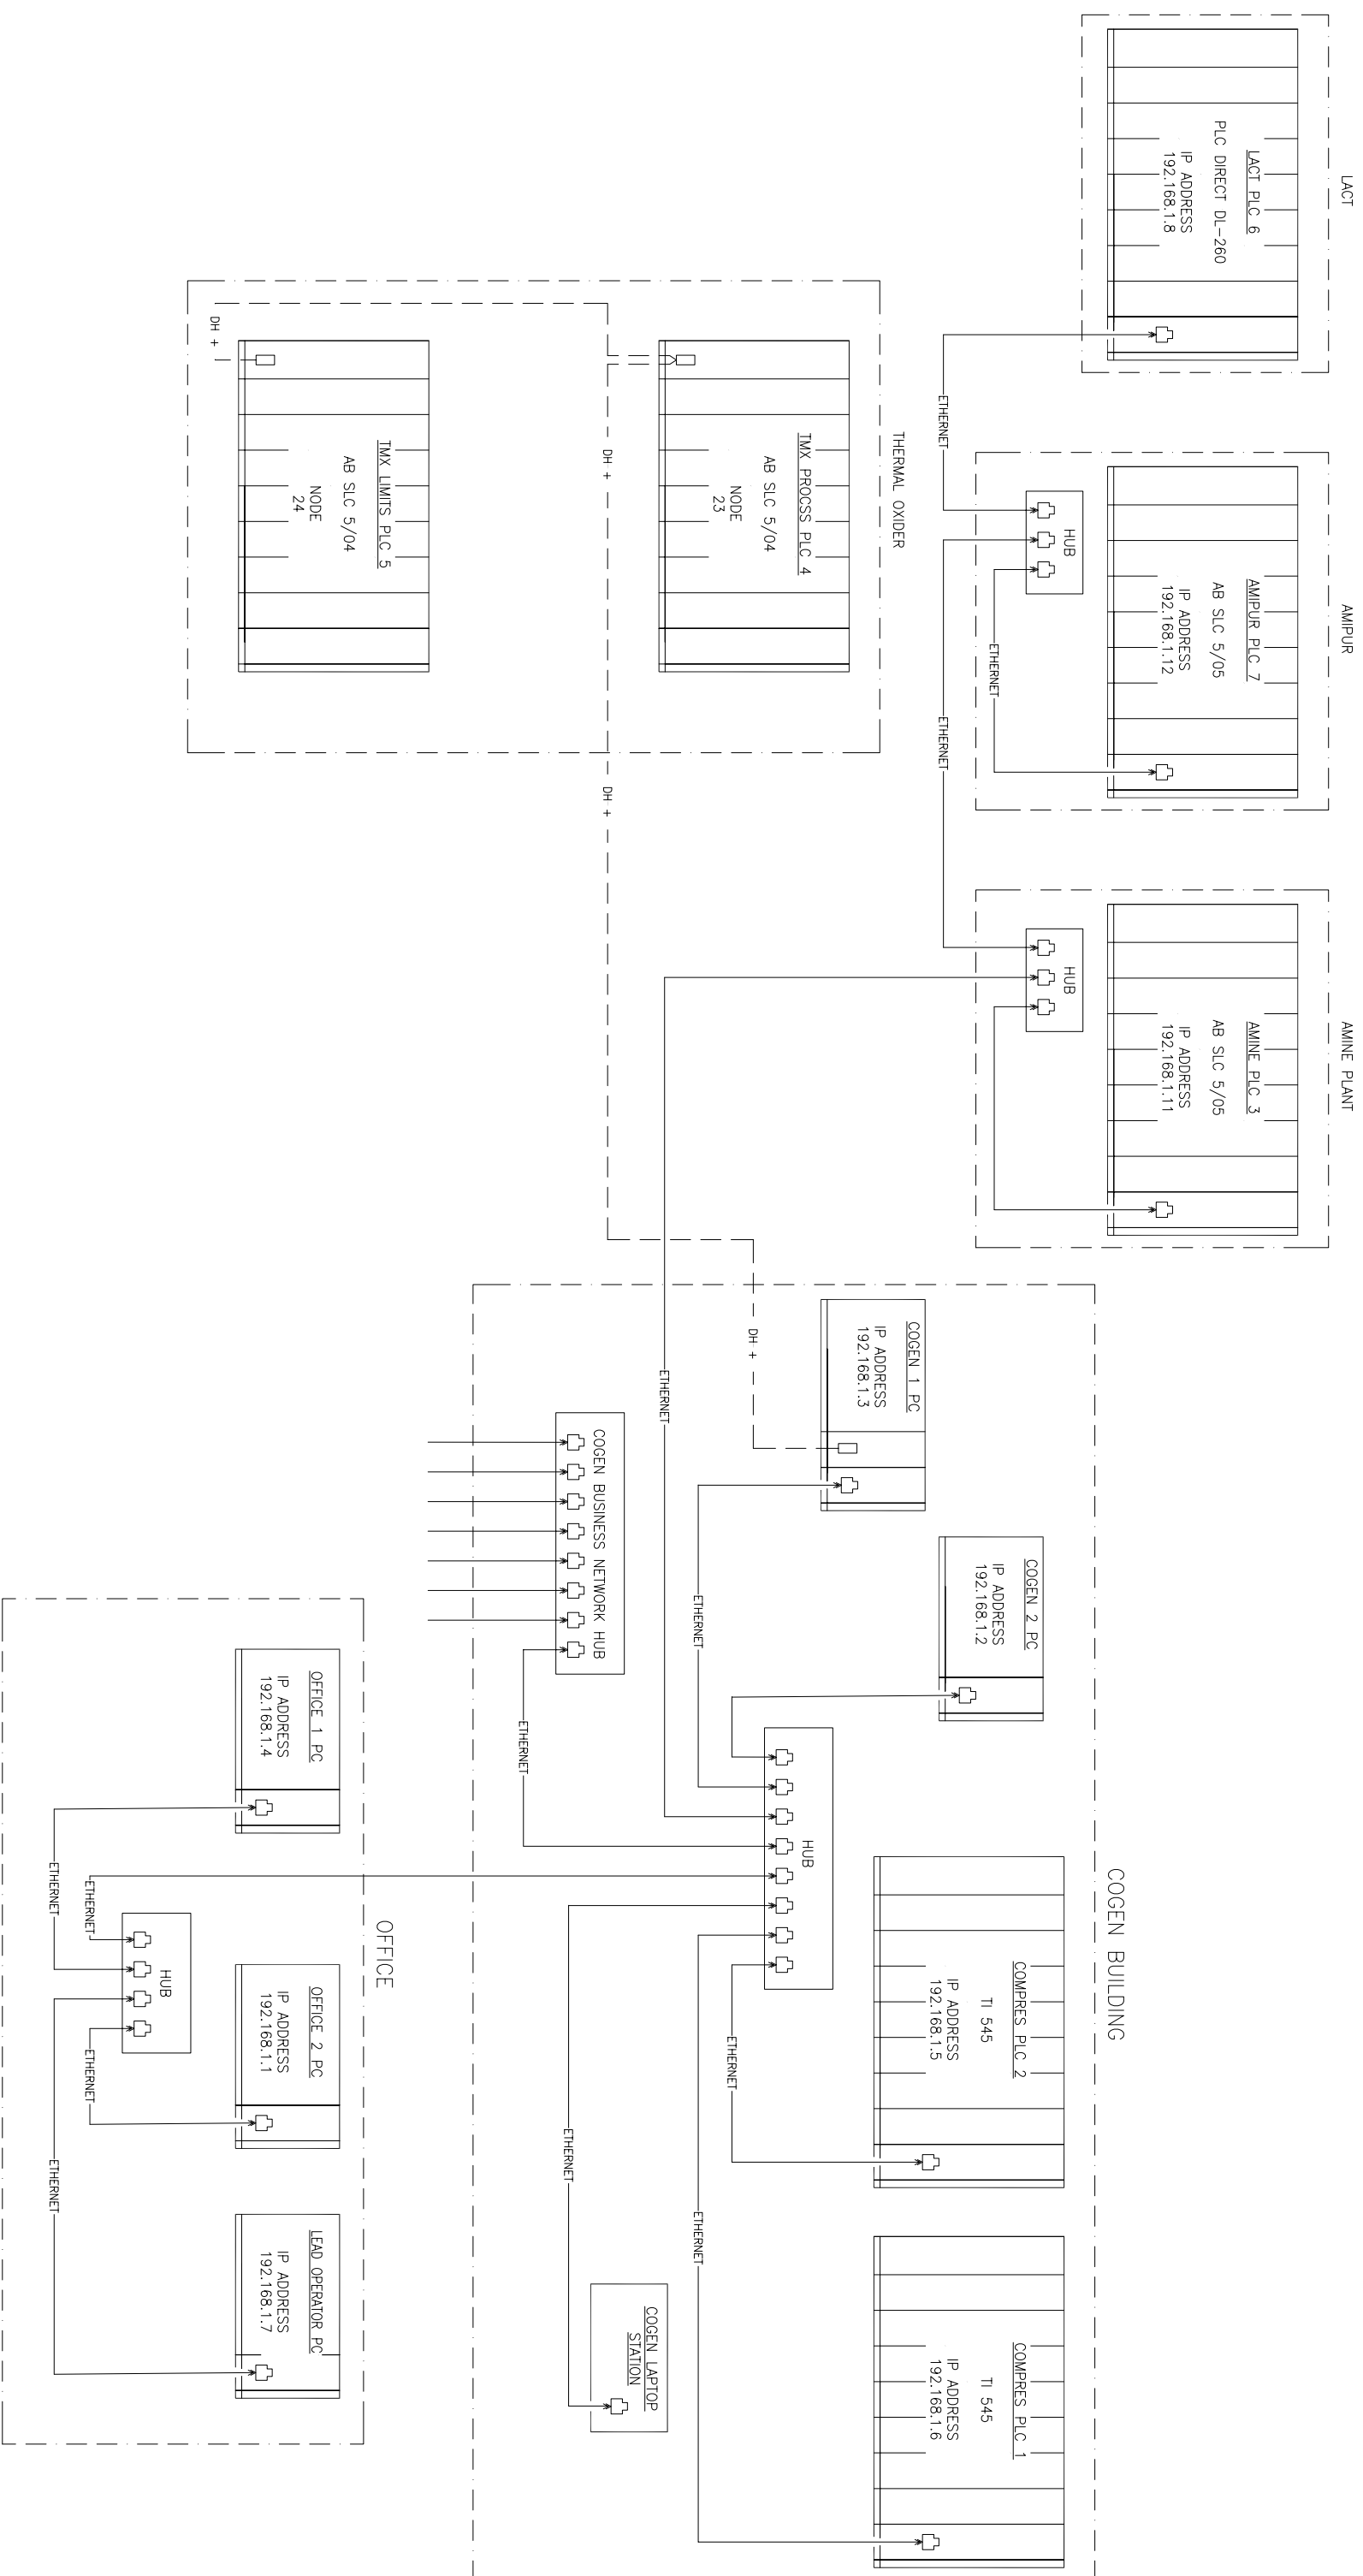

00
01
02
03
04
05
06
07
08
09
10
11
12
13
14
15
16
17
18
19
20
21
22
23
24
25
26
27
28
29
30
31
32
33
34
35
36
37
38
39
40
41
42
43
44
45
46
47
48

ELECTRICAL SOLUTIONS CORP. Full Service Electrical Contractor 2388 Edison, Suite 13 Ventura, CA 93003		JOB NO.:		REV. NO.	DATE	REVISED	REV. BY	CHK BY	APP'D	SCALE:	DOOR DIM. NO.:	SHT:	REV. NO.
				0	01/15/07								
REFERENCE DRAWINGS													